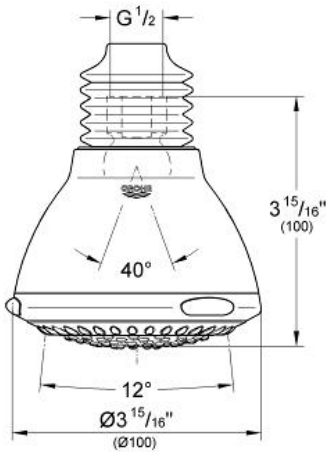

MOVARIO 100 TRIO Shower Head 3 Sprays

MODEL # 28445000

Pure Freude
an Wasser

Product Description:
MOVARIO 100 TRIO
Shower Head 3 Sprays

Standard Specification:

- 3 adjustable sprays: Wide Spray / Needle Jet / Rain
- 2.5 gpm (9.5 l/min) flow limiter
- **GROHE StarLight** chrome finish
- **SpeedClean** anti-lime system
- Max Flow Rate 2.5 gpm at 80 psi (9.5 L/min)

Applicable Codes & Standards:

- Energy Policy Act of 1992
- ASME A112.18.1/CSA B125.1
- LOGO CEC

Color:

- 28445000 StarLight Chrome